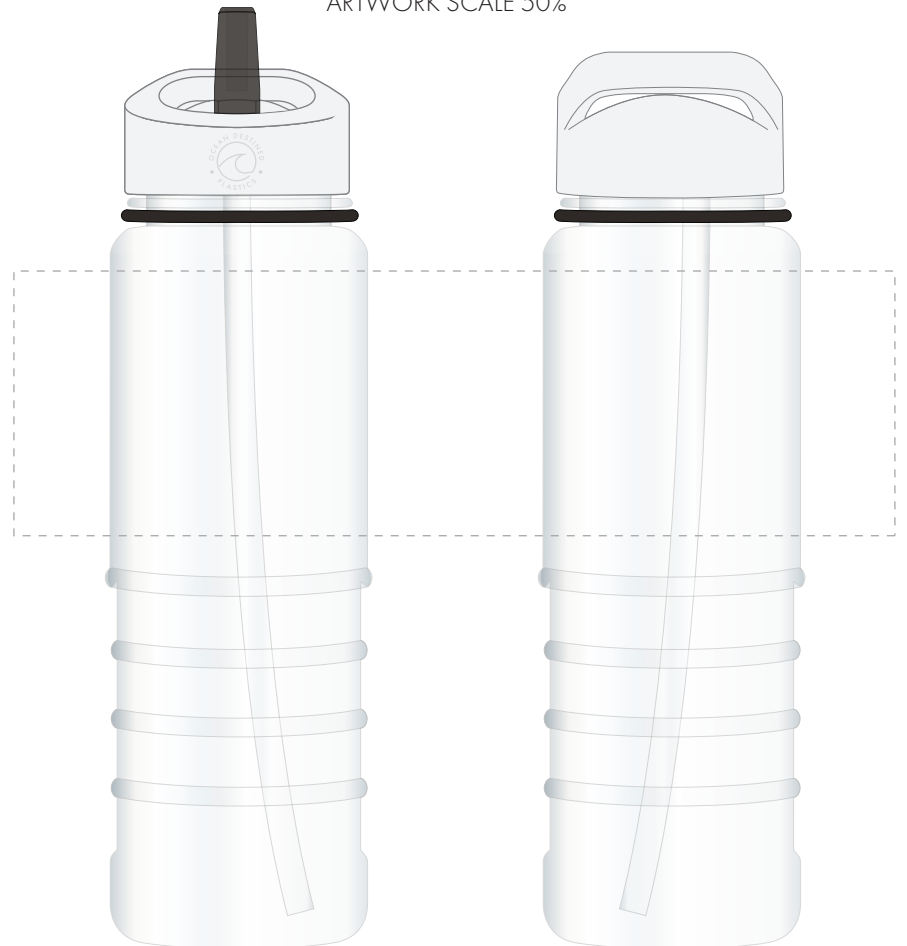

Your Ref:	Quantity:	Product Code: MG7606
Our Ref:	Version: 1	Product Colour: BLACK

**PRINTING CONCERNS:****PRODUCT INFO: LOGO MAY NOT LINE UP TO SIPPER**

- Logos will be directly opposite
- Logos will NOT be directly opposite

We stock this item in the following colours

**PANTONE REFERENCE(S)**

- Full colour printing

ARTWORK SCALE 50%

Product Image for visualisation  
- colours may vary

The dashed line is to demonstrate print area and will not appear on your printed item